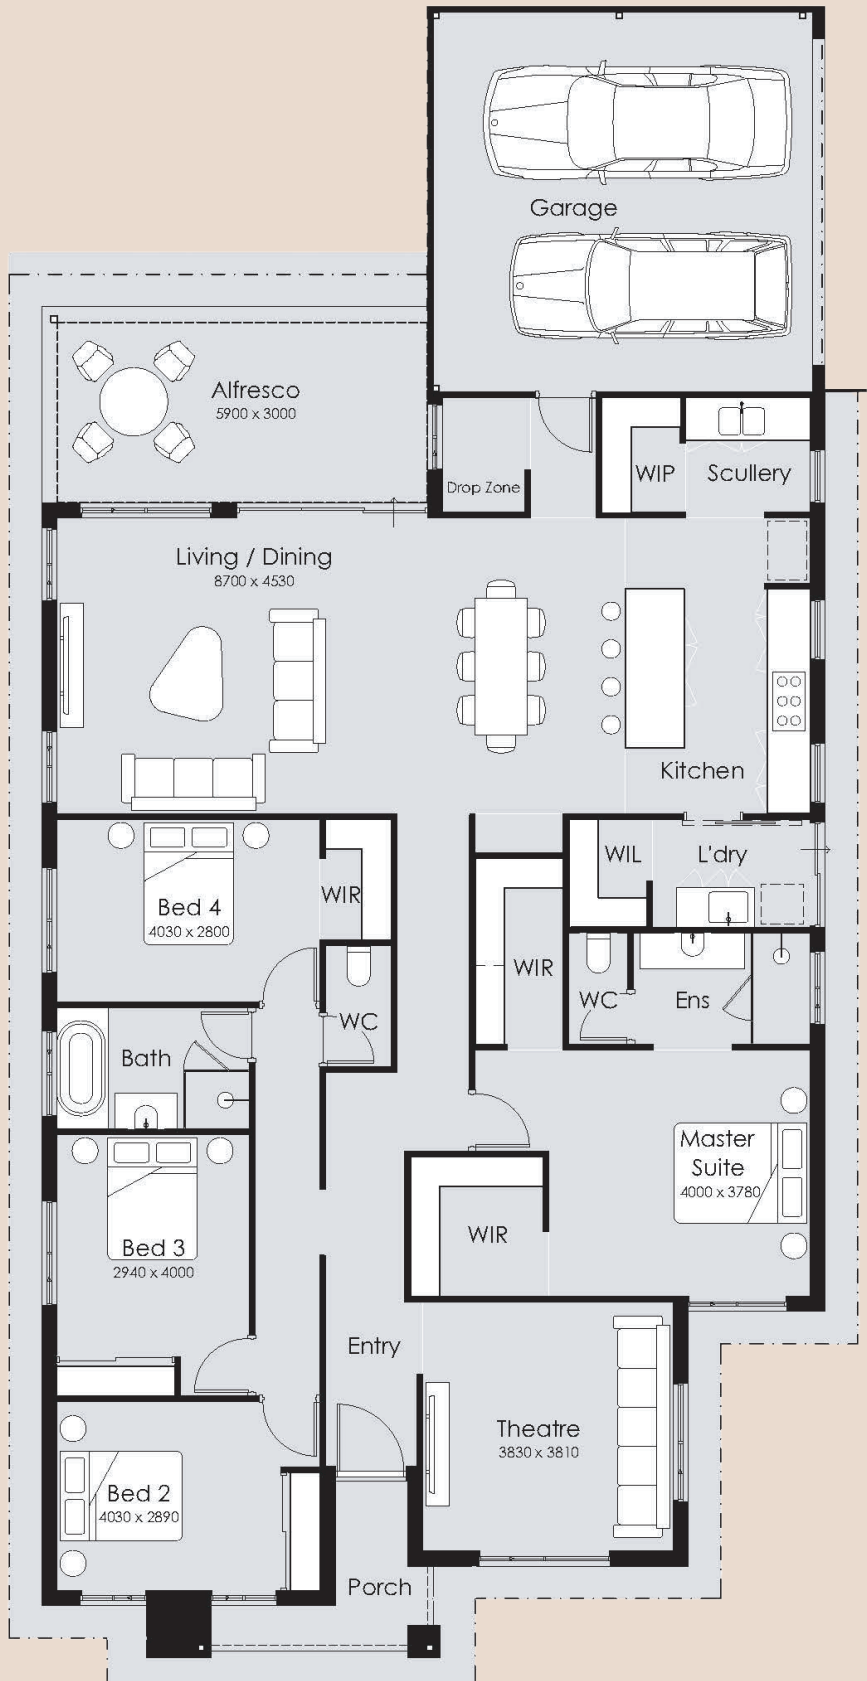

SUMMIT

HOMES GROUP

Giallo

-  4
-  2
-  2

Overall Width – 11.99m

Overall Length – 25.29m

Min Block Width – 15m

Min Block Length – 30m

Total Area – 257.97m²